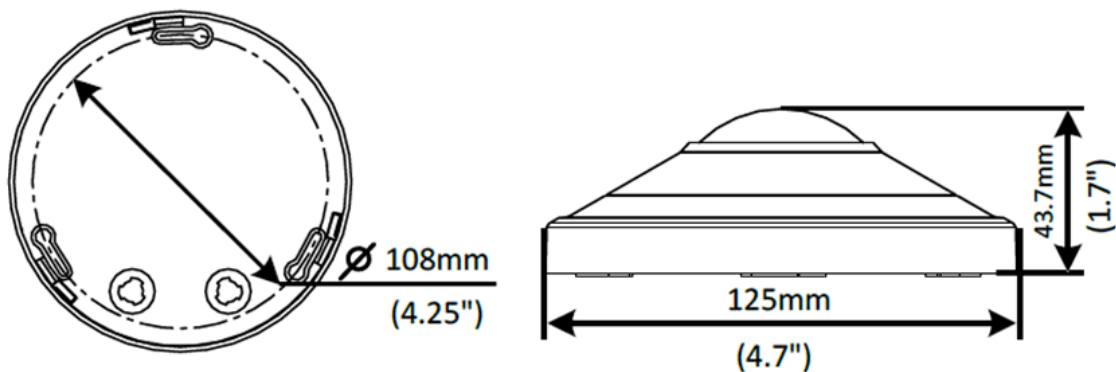

## Specifications

	IPC814SR-DVPPF16
<b>Camera</b>	
Image sensor	1/3", progressive scan, 4.0 megapixel, CMOS
Lens	1.6mm@ F1.6
Angle of View (H)	180°
Shutter	Auto/Manual, shutter time: 1/6 s ~1/100000 s
Minimum Illumination	Colour: 0.01 Lux (F1.6, AGC ON) 0 Lux with IR
Day / Night	IR-cut filter for day & night function
Digital noise reduction	2D/3D DNR
S/N	>55dB
IR Range	UP to 10m (33ft)
Defog	Digital Defog
WDR	120dB
<b>Video</b>	
Compression	Ultra265, H.265, H.264,MJPEG
H.264 code profile	Baseline profile, Main Profile, High Profile
Frame Rate	Main Stream : (2560×1440) : Max.25fps; Sub Stream: (1920×1080) : Max.25fps; Third Stream: D1(720 x 576): Max.25 fps
BLC	Supported
OSD	Up to 8 OSDs
ROI	Up to 8 areas
Privacy Mask	Up to 8 areas
Motion Detection	Up to 4 areas
General Function	Watermark, IP Address Filtering, Tampering Alarm, Alarm input, Alarm output, Access Policy, ARP Protection, RTSP Authentication, User Authentication
<b>Audio</b>	
Audio Compression	G.711
Two-way audio	Supported
Suppression	Supported
Sampling Rate	8 KHZ
<b>Storage</b>	
Edge Storage	Micro SD, up to 128GB
Network Storage	ANR
<b>Network</b>	
Protocols	IPv4, IGMP, ICMP, ARP, TCP, UDP, DHCP, PPPoE, RTP, RTSP, RTCP, DNS, DDNS, NTP, FTP, UPnP, HTTP, HTTPS, SMTP, 802.1x, SNMP
Compatible Integration	ONVIF(Profile S, Profile G), API
<b>Live View Display</b>	
Mount Type	Support table, wall, and ceiling
<b>Interface</b>	
Audio I/O	Audio interface

## Dimensions