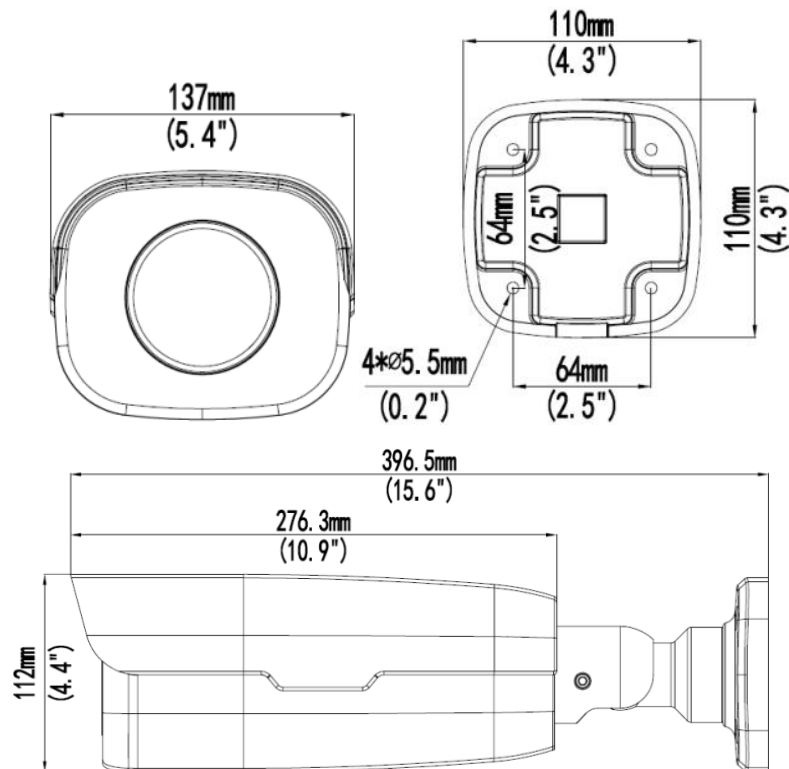

## Structure

- Wide temperature range: -40°C to 60°C (-40°F to 140°F)
- Wide voltage range of ±25%
- IP67

## Specifications

IPC252ERA-X22DUG	
<b>Camera</b>	
Sensor	1/1.9", progressive scan, 2.0 megapixel, CMOS
Lens	6.5 ~ 143 mm(22 x optical zoom ), AF automatic focusing and motorized zoom lens
Angle of view(H)	59°(wide) ~ 3°(tele)
Shutter	Auto/Manual, 1/6~1/100000 s
Minimum Illumination	Colour: 0.001 Lux (F1.5, AGC ON) 0 Lux with IR
Iris	Auto/Manual, F1.5~F3.4, DC-Iris
Day/Night	IR-cut filter with auto switch (ICR)
Digital noise reduction	2D/3D DNR
S/N	>52 dB
IR Range	up to 200 m (656 ft) IR range
Defog	Digital Defog
WDR	120dB
<b>Video</b>	
Video Compression	Ultra 265,H.265, H.264, MJPEG
H.264 code profile	Baseline profile, Main Profile, High Profile
Frame Rate	Main Stream:2MP (1920×1080):Max. 60 fps; Sub Stream:2MP (1920×1080):Max. 60 fps; Third Stream: D1 (720×576): Max. 60 fps
9:16 Corridor Mode	Supported
HLC	Supported
BLC	Supported
OSD	Up to 8 OSDs
Privacy Mask	Up to 8 areas
ROI	Up to 8 areas
Motion Detection	Up to 4 areas
<b>Smart</b>	
Behavior Detection	Intrusion, cross line, motion detection
Exception Detection	Audio detection

## Dimensions